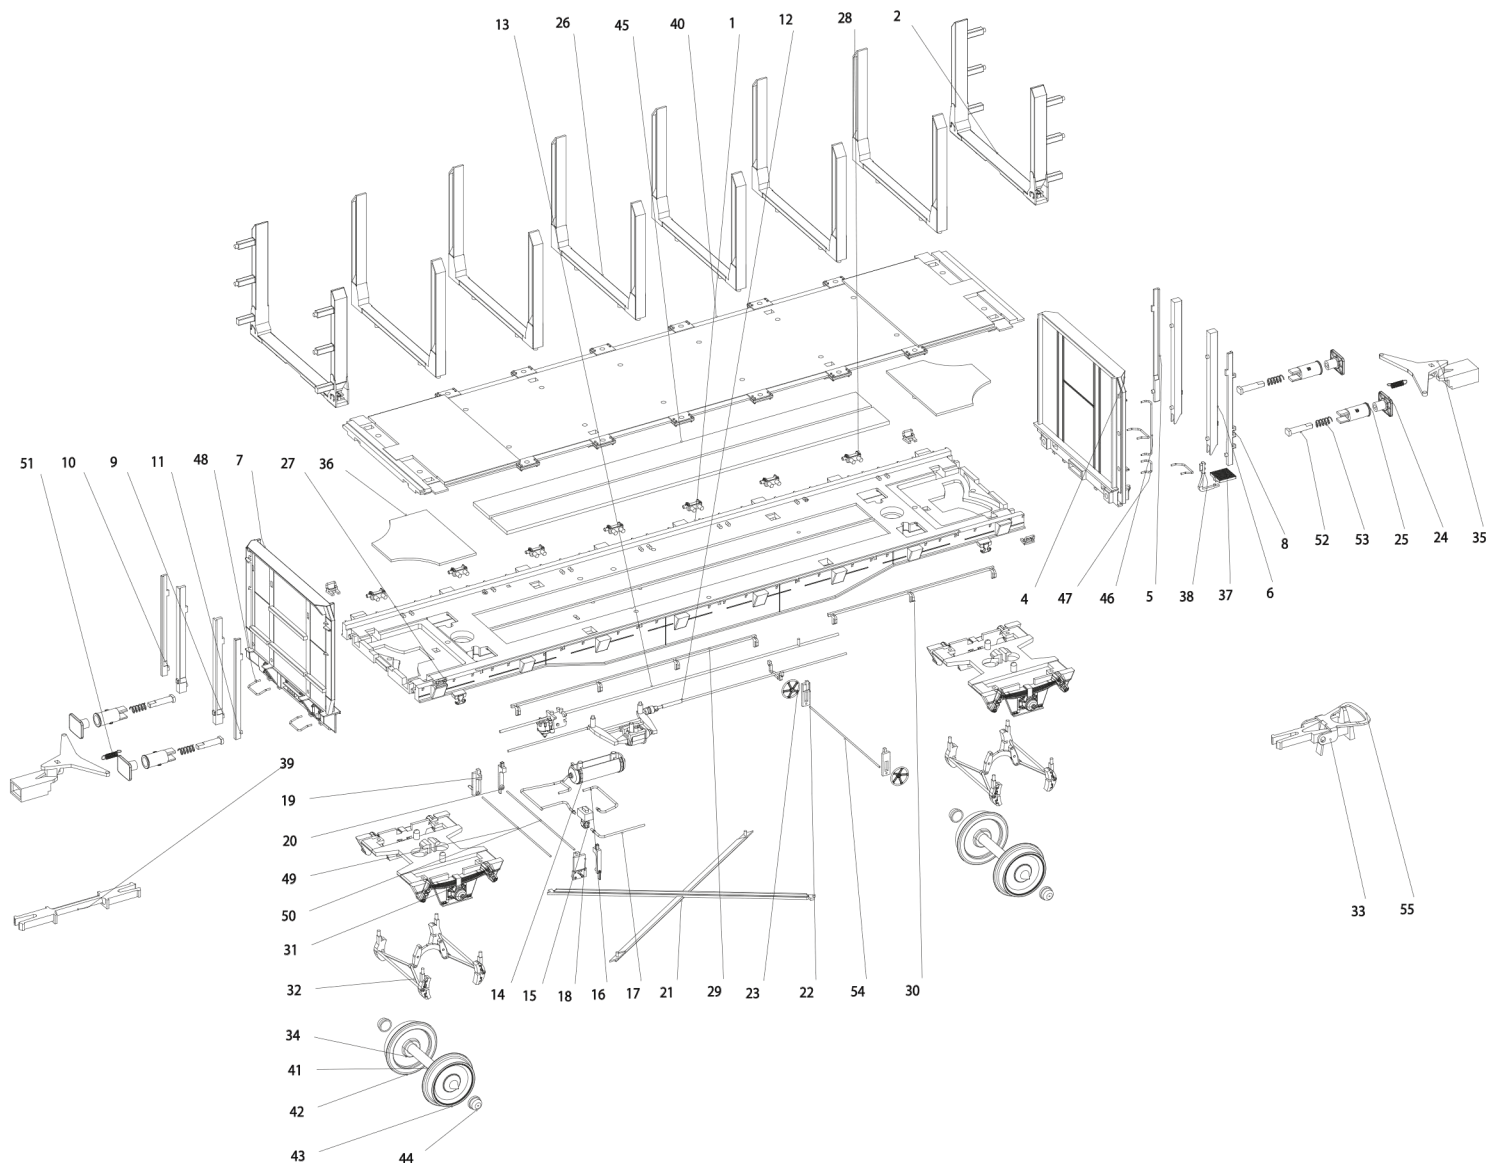

# Laaps type L42 V2 Spare Part Diagram